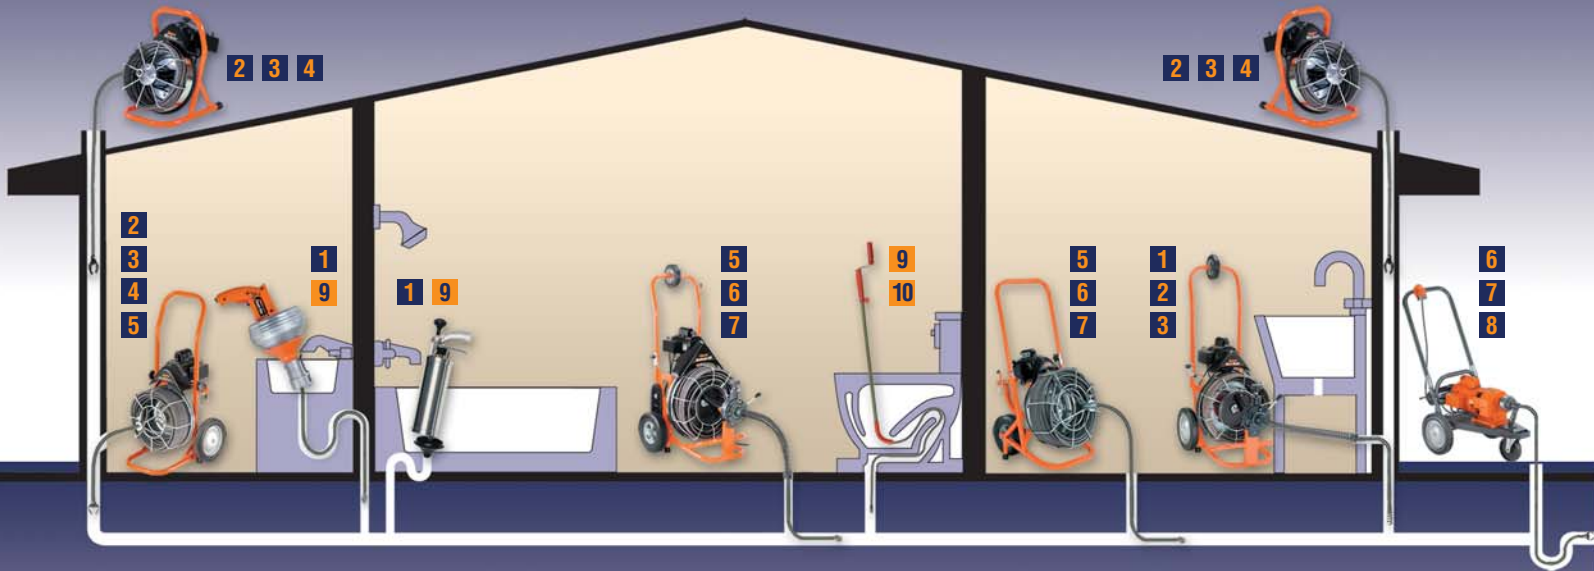

Tool Selection Guide

Power Tools

1
**Power-Vee™
Super-Vee™**
1-1/4"–3" Lines

2
Mini-Rooter™
2"–4" Lines (Not Roots)

3
Mini-Rooter XP™
2"–4" Lines (Not Roots)

4
Easy-Rooter Jr.™
2"–4" Lines (Not Roots)

5
Metro-Rooter™
2"–4" Lines (Not Roots)

6
Easy-Rooter™
3"–6" Lines

7
Speedrooter 92R™
3"–6" Lines

8
Model 88™
3"–10" Lines

Hand Tools

9
Water Ram™
1-1/4"–4" Lines

10
Closet Auger™
Toilets

General **General Wire Spring Co.**
PIPE CLEANERS
McKees Rocks, PA 15136 USA
1101 Thompson Avenue
800-245-6200 or 412-771-6300 • Fax: 412-771-2771