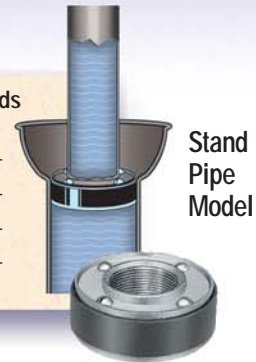

Flood-Guard™

Prevent Basement Flooding

Flood-Guard operates like a check valve to seal off water back-up caused by overloaded sewers. Water flows normally through the drain until the sewer begins to back up. Then the Flood-Guard float rises to seal off the drain opening until the water recedes.

A screwdriver and a couple of minutes are all you need to install a Flood-Guard. Once in place, it can prevent property damage and a very messy clean-up job.

For extreme, extended pressure (for instance, where home-made seals have popped out of the line,) we recommend our standpipe models. The 4" Standpipe Flood-Guard is threaded to receive 1-1/2" IPS pipe. On the 3" model, the pipe is slipped through the rubber gasket before the screws are fully tightened.

Gaskets are made of molded rubber, and all metal parts are plated or stainless steel.

Float Model

Catalog Number		Per Carton	Weight Pounds
2F	2" Float Model	4	1
3F	3" Float Model	6	3
4F	4" Float Model	6	6
S-3F	3" Standpipe Model	6	2-1/2
S-4F	4" Standpipe Model	6	7-1/2

The EasyReach is made of extruded aluminum and stainless steel to be durable and corrosion resistant. Two thermal plastic rubber caps open 4-1/2" to grip nearly anything.

This tool is available in 32" and 40" lengths as well as 60", 72", 96" and 120" lengths which fold for more convenient storage.