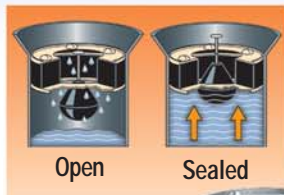

Flood-Guard™

Prevent Basement Flooding

Flood-Guard operates like a check valve to seal off water back-up caused by overloaded sewers. Water flows normally through the drain until the sewer begins to back up. Then the Flood-Guard float rises to seal off the drain opening until the water recedes.

A screwdriver and a couple of minutes are all you need to install a Flood-Guard. Once in place, it can prevent property damage and a very messy clean-up job.

For extreme, extended pressure (for instance, where home-made seals have popped out of the line,) we recommend our standpipe models. The 4" Standpipe Flood-Guard is threaded to receive 1-1/2" IPS pipe. On the 3" model, the pipe is slipped through the rubber gasket before the screws are fully tightened.

Gaskets are made of molded rubber, and all metal parts are plated or stainless steel.

Float Model

Catalog Number		Per Carton	Weight Pounds
2F	2" Float Model	4	1
3F	3" Float Model	6	3
4F	4" Float Model	6	6
S-3F	3" Standpipe Model	6	2-1/2
S-4F	4" Standpipe Model	6	7-1/2