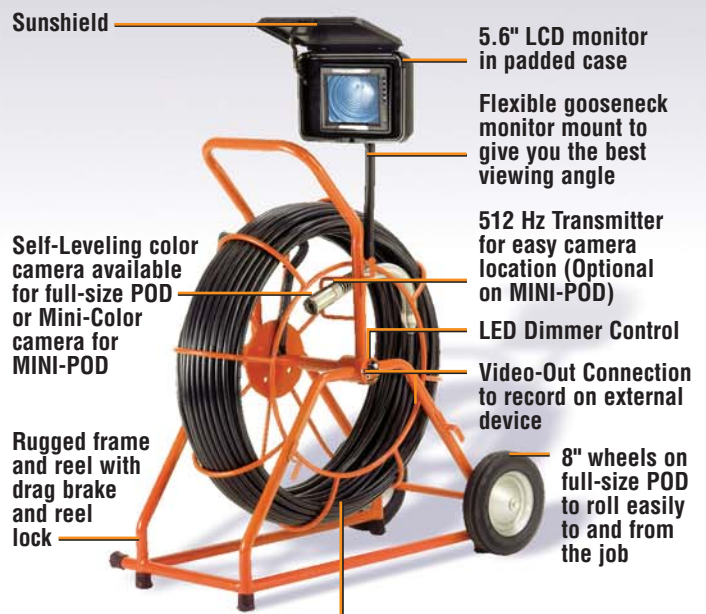

Gen-Eye POD™

Pipe Inspection/Location System

The lightweight, **Gen-Eye POD™** and **MINI-POD™** combine camera, reel, and monitor in an all-in-one package.

You get a large 5.6" LCD color monitor protected by a padded case. It's mounted on a rugged yet flexible gooseneck that swivels to give you the best viewing angle, wherever you're working.

The full size Gen-Eye POD™ features a self-leveling camera and 200 ft. of Gel-Rod® for trouble-shooting 3" to 10" drain lines. The big capacity MINI-POD™ carries 125 ft. or 175 ft. of push-rod and color mini-camera for inspecting 2" to 4" drain lines. The tough steel frame can be operated vertically or horizontally, so you can handle nearly any application.

There's lots more, like a picture inverter, both AC and DC power cords, LED Dimmer Control, 3" Trap Skid, and a 512 Hz transmitter (optional with MINI-POD). A video out connection lets you record on an external device.

General
PIPE CLEANERS
www.drainbrain.com

Full size POD carries 200 ft. of Gel-Rod® for 3" to 10" lines
MINI-POD carries 125 ft. or 175 ft. of push-rod to inspect 2" to 4" lines

Gen-Eye POD™ & MINI-POD™

Pipe Inspection/Location System