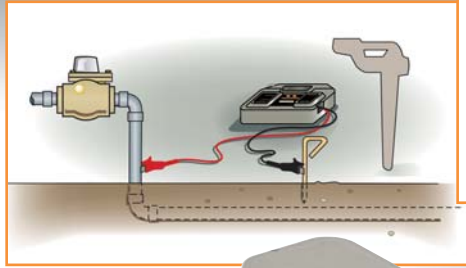

Gen-Eye™

DIGITAL PIPE LOCATOR and TRANSMITTER

The Gen-Eye Pipe Locator uses high tech digital technology to tell you exactly where the pipe is and how deep it is, down to the inch. No guess work involved. 100 sensitivity levels let you home in on the transmitter's signal. The LCD display panel produces a clear digital readout, as well as a graphic display and an audible tone. It's faster and more precise than analog locators. And has more power and dynamic range than any other locator available.

Simply attach the transmitter leads to both ends of the pipe, or if the other end of the pipe is not accessible, use the ground stake to complete the circuit. The transmitter energizes the pipe with a powerful 65 KHz signal that radiates through the ground to the locator above.

Catalog #G3-180 Pipe Locator Transmitter Combination

LOCATOR and TRANSMITTER SPECIFICATIONS:

Operating Modes/Frequency:

Camera Locator/512 Hz and 874 Hz
 Pipe Locator/65 KHz
 PowerLine locator/60 Hz or 50 Hz

Dynamic Range:

96 db

Depth Range:

20 ft. (6m) in plastic and clay pipe
 10 ft. (3m) in cast iron pipe

Indicators:

Backlit LCD digital display with signal strength read-out, graphic display, audible tone, digital depth indicator, battery status.