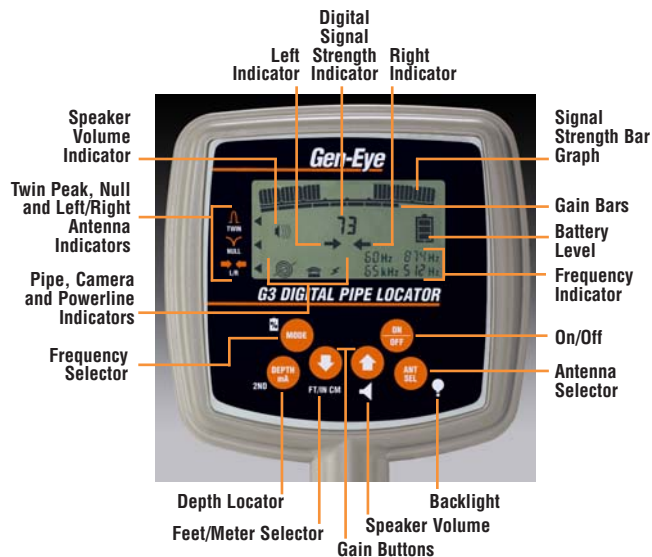

Gen-Eye™

DIGITAL PIPE LOCATOR and TRANSMITTER

The Gen-Eye Pipe Locator uses high tech digital technology to tell you exactly where the pipe is and how deep it is, down to the inch. No guess work involved. 100 sensitivity levels let you home in on the transmitter's signal. The LCD display panel produces a clear digital readout, as well as a graphic display and an audible tone. It's faster and more precise than analog locators. And has more power and dynamic range than any other locator available.

Simply attach the transmitter leads to both ends of the pipe, or if the other end of the pipe is not accessible, use the ground stake to complete the circuit. The transmitter energizes the pipe with a powerful 65 KHz signal that radiates through the ground to the locator above.

Dynamic Range:

96 db

Depth Range:

20 ft. (6m) in plastic and clay pipe
 10 ft. (3m) in cast iron pipe

Indicators:

Backlit LCD digital display with signal strength read-out, graphic display, audible tone, digital depth indicator, battery status.

Locator Weight:

4.5 lbs. / 2 kg

Transmitter Weight:

5 lbs. / 2.3 kg

Locator Batteries:

6 x C (50 hrs. of life at 68°F)

Transmitter Batteries:

6 x D (150 hrs. of life at 68°F)