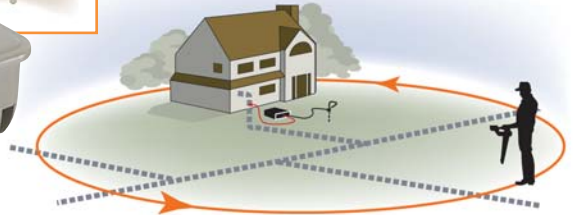

Gen-Eye™

DIGITAL PIPE LOCATOR and TRANSMITTER

The Gen-Eye Pipe Locator uses high tech digital technology to tell you exactly where the pipe is and how deep it is, down to the inch. No guess work involved. 100 sensitivity levels let you home in on the transmitter's signal. The LCD display panel produces a clear digital readout, as well as a graphic display and an audible tone. It's faster and more precise than analog locators. And has more power and dynamic range than any other locator available.

Simply attach the transmitter leads to both ends of the pipe, or if the other end of the pipe is not accessible, use the ground stake to complete the circuit. The transmitter energizes the pipe with a powerful 65 KHz signal that radiates through the ground to the locator above.

Catalog #G3-180 Pipe Locator Transmitter Combination

LOCATOR and TRANSMITTER SPECIFICATIONS:

Operating Modes/Frequency:

Camera Locator/512 Hz and 874 Hz
Pipe Locator/65 KHz
PowerLine locator/60 Hz or 50 Hz

Dynamic Range:

96 db

Depth Range:

20 ft. (6m) in plastic and clay pipe
10 ft. (3m) in cast iron pipe

Indicators:

Backlit LCD digital display with signal strength read-out, graphic display, audible tone, digital depth indicator, battery status.

Locator Weight:

4.5 lbs. / 2 kg

Transmitter Weight:

5 lbs. / 2.3 kg

Locator Batteries:

6 x C (50 hrs. of life at 68°F)

Transmitter Batteries:

6 x D (150 hrs. of life at 68°F)